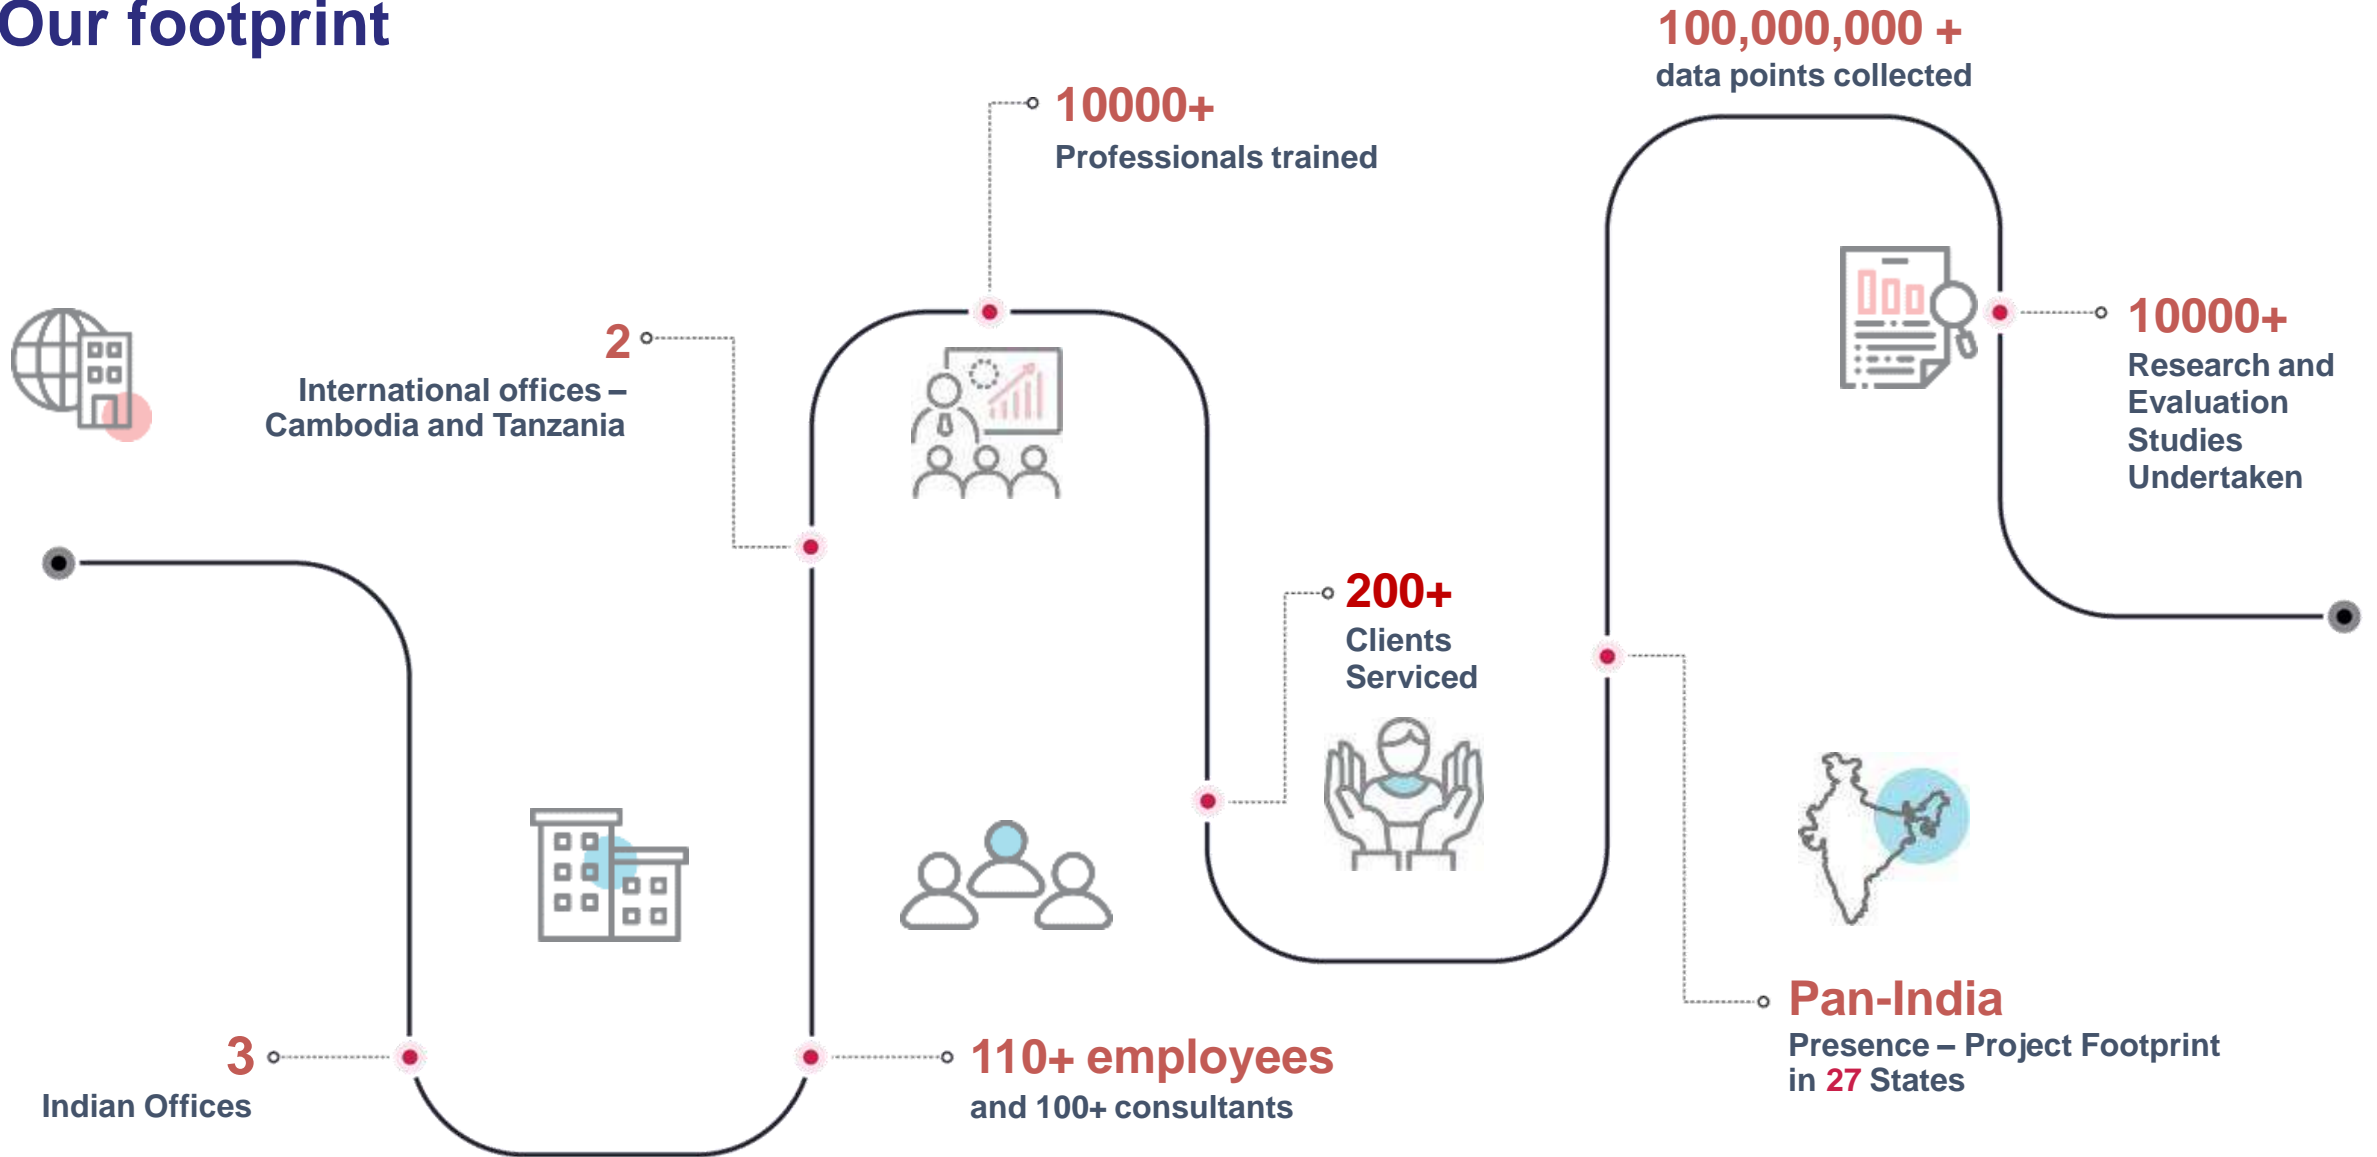

Our footprint